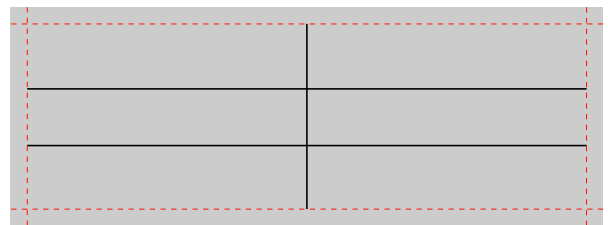

Labels for Aastra 6755i (Letter grey)

Note: Do not scale - print labels 1:1 (page adjustment for printing: none)