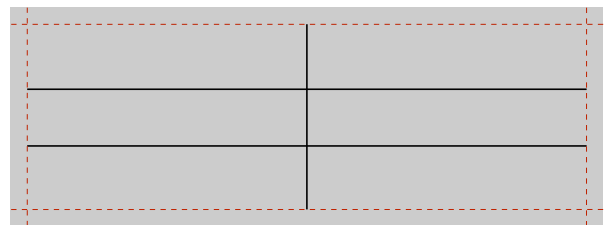

Labels for Aastra 6755i (Letter grey)

Note: Do not scale - print labels 1:1 (page adjustment for printing: none)