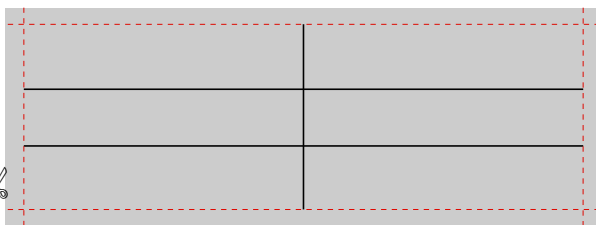

Labels for Aastra 6755i (Letter grey)

Note: Do not scale - print labels 1:1 (page adjustment for printing: none)